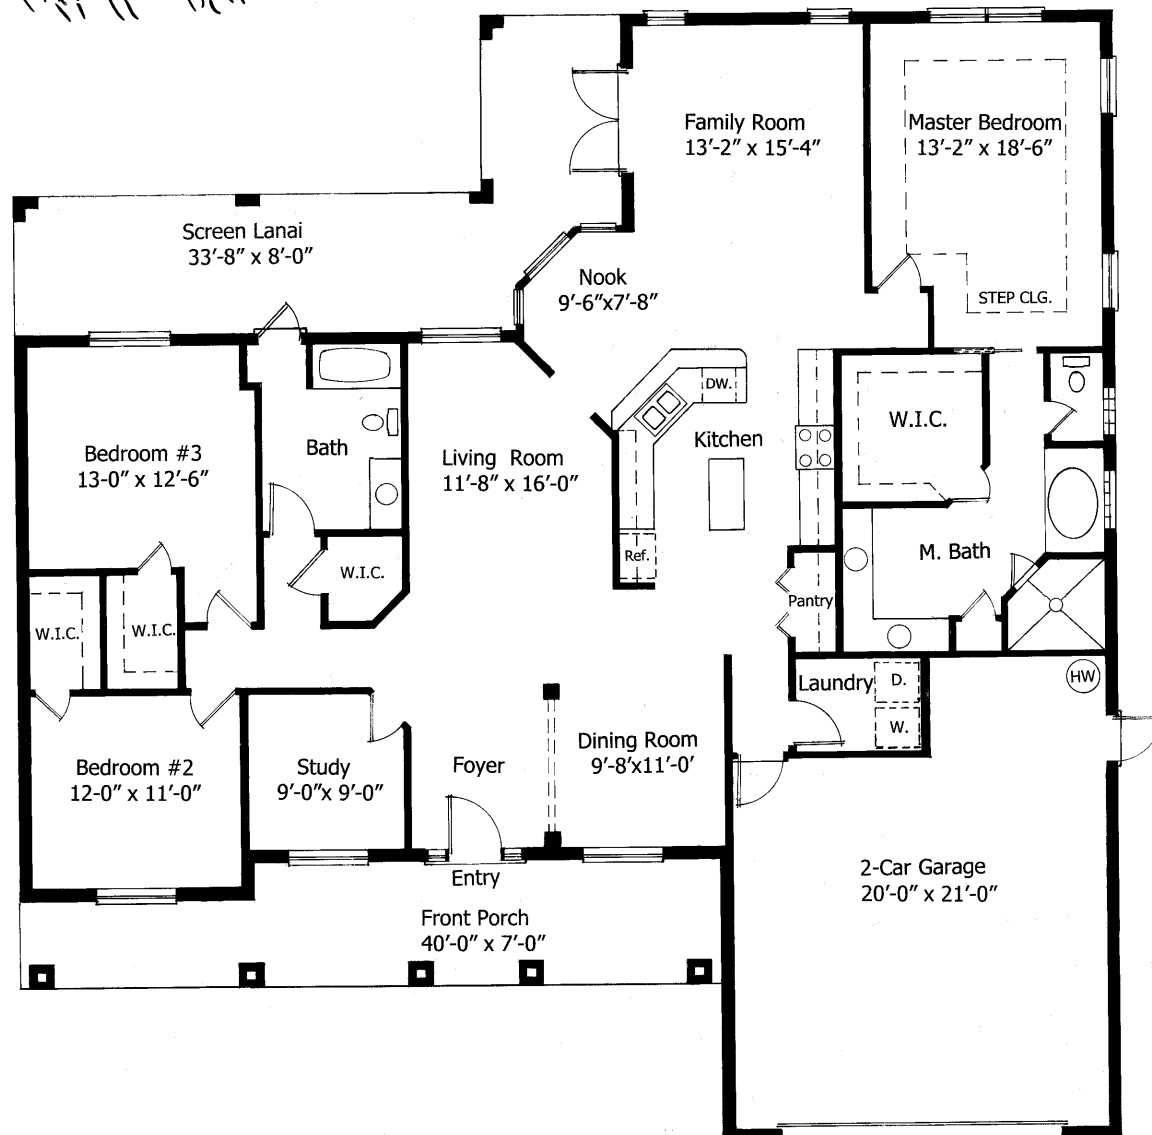

Harper's Bungalow

LIVING AREA	2256
ENTRY	227
GARAGE	548
LANAI	327
TOTAL AREA	3358

Floor Plan

All illustrations are artist's renderings only. All dimensions are approximate. Floor plans and specifications are subject to change.