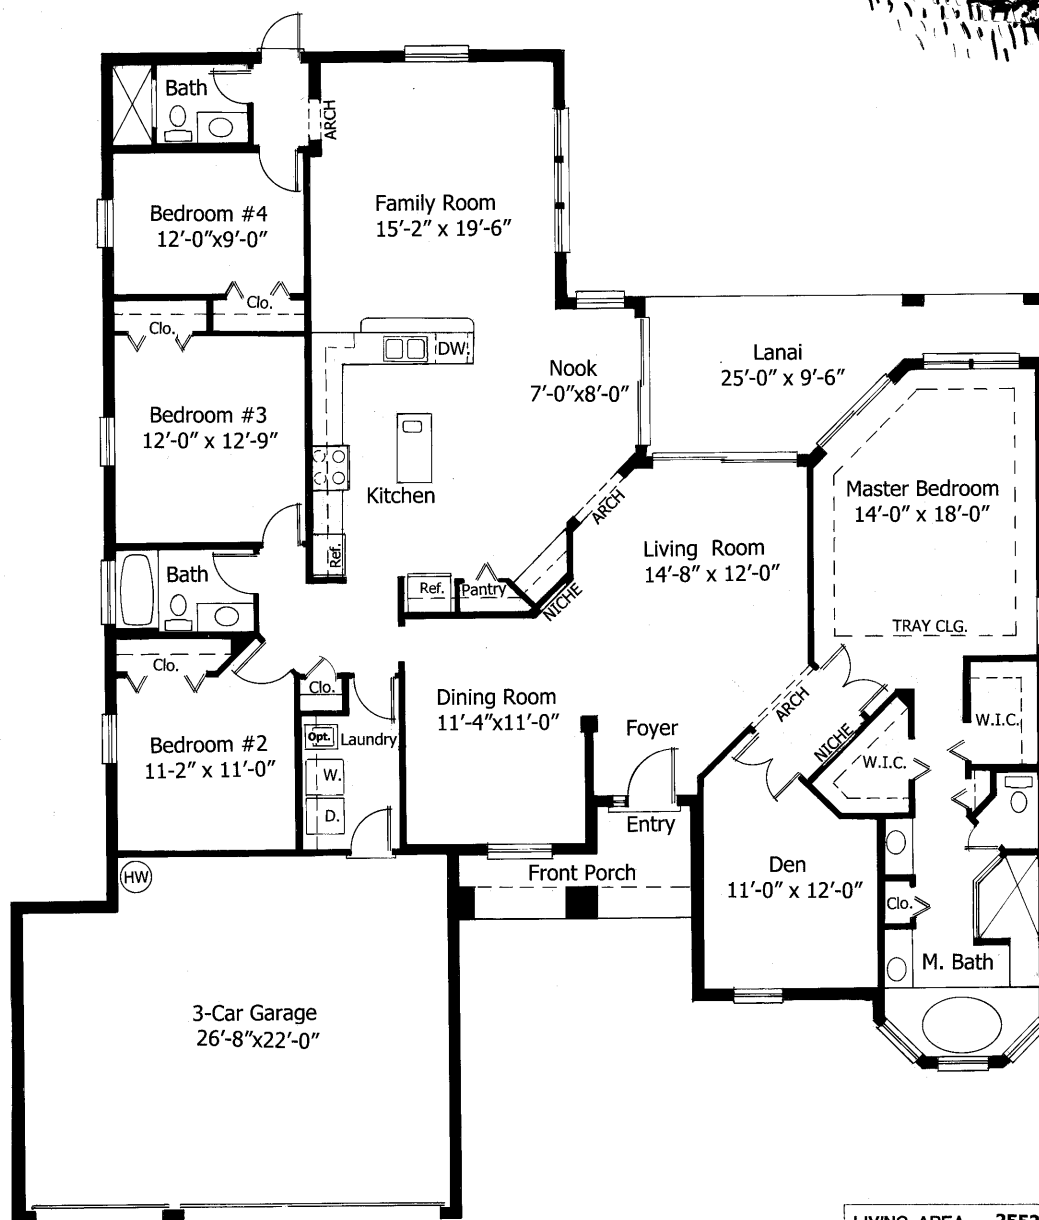

FloriHaven

Floor Plan

LIVING AREA	2552
ENTRY	77
GARAGE	619
LANAI	179
TOTAL AREA	3427

All illustrations are artist's renderings only. All dimensions are approximate. Floor plans and specifications are subject to change.