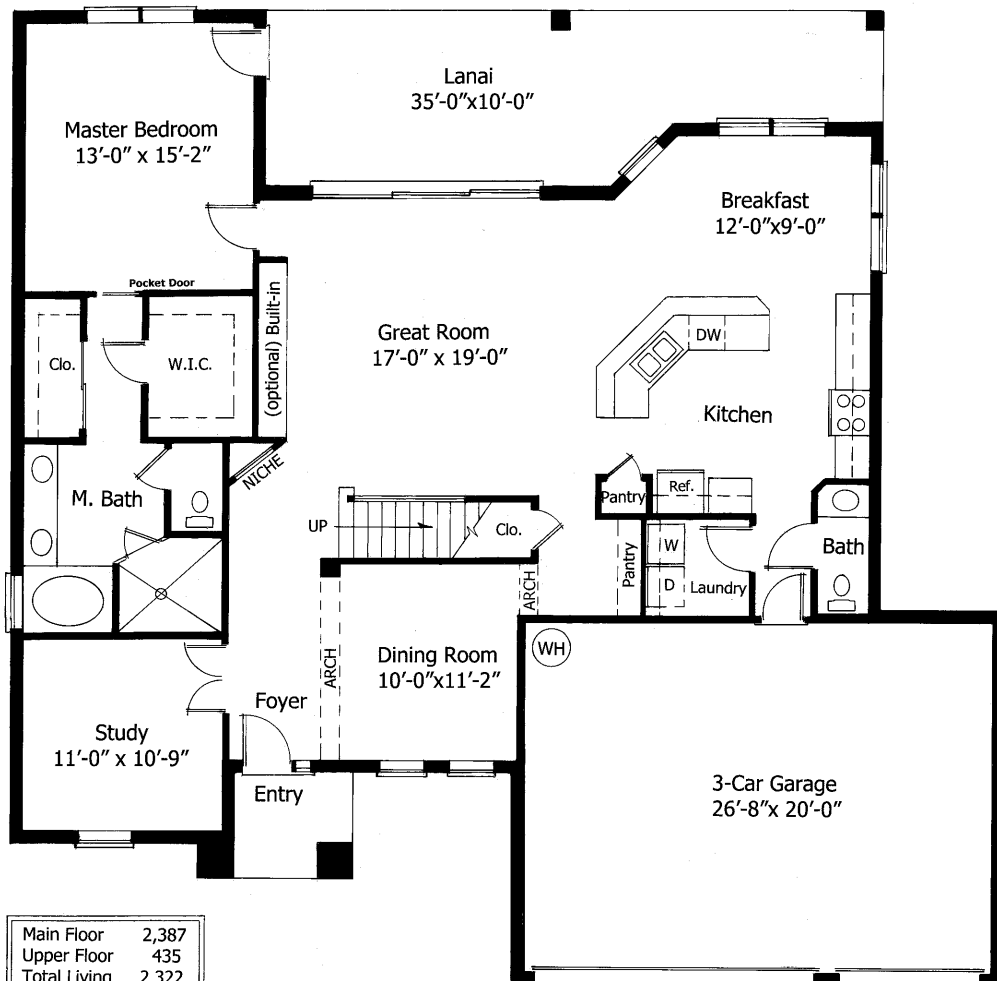

GrandShine

Main Floor	2,387
Upper Floor	435
Total Living	2,322
Garage	577
Front Porch	40
Lanai	296
Total:	4,013

Main Floor Plan

Upper Floor Plan

All illustrations are artist's renderings only. All dimensions are approximate. Floor plans and specifications are subject to change.