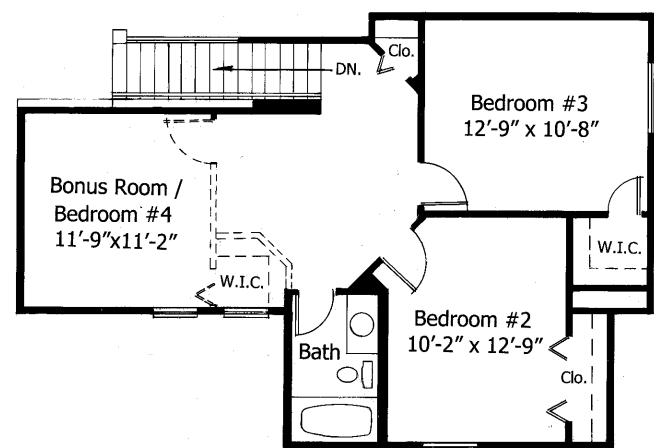

GrandShine

Main Floor	2,387
Upper Floor	435
Total Living	2,322
Garage	577
Front Porch	40
Lanai	296
Total:	4,013

Main Floor Plan

Upper Floor Plan

All illustrations are artist's renderings only. All dimensions are approximate. Floor plans and specifications are subject to change.