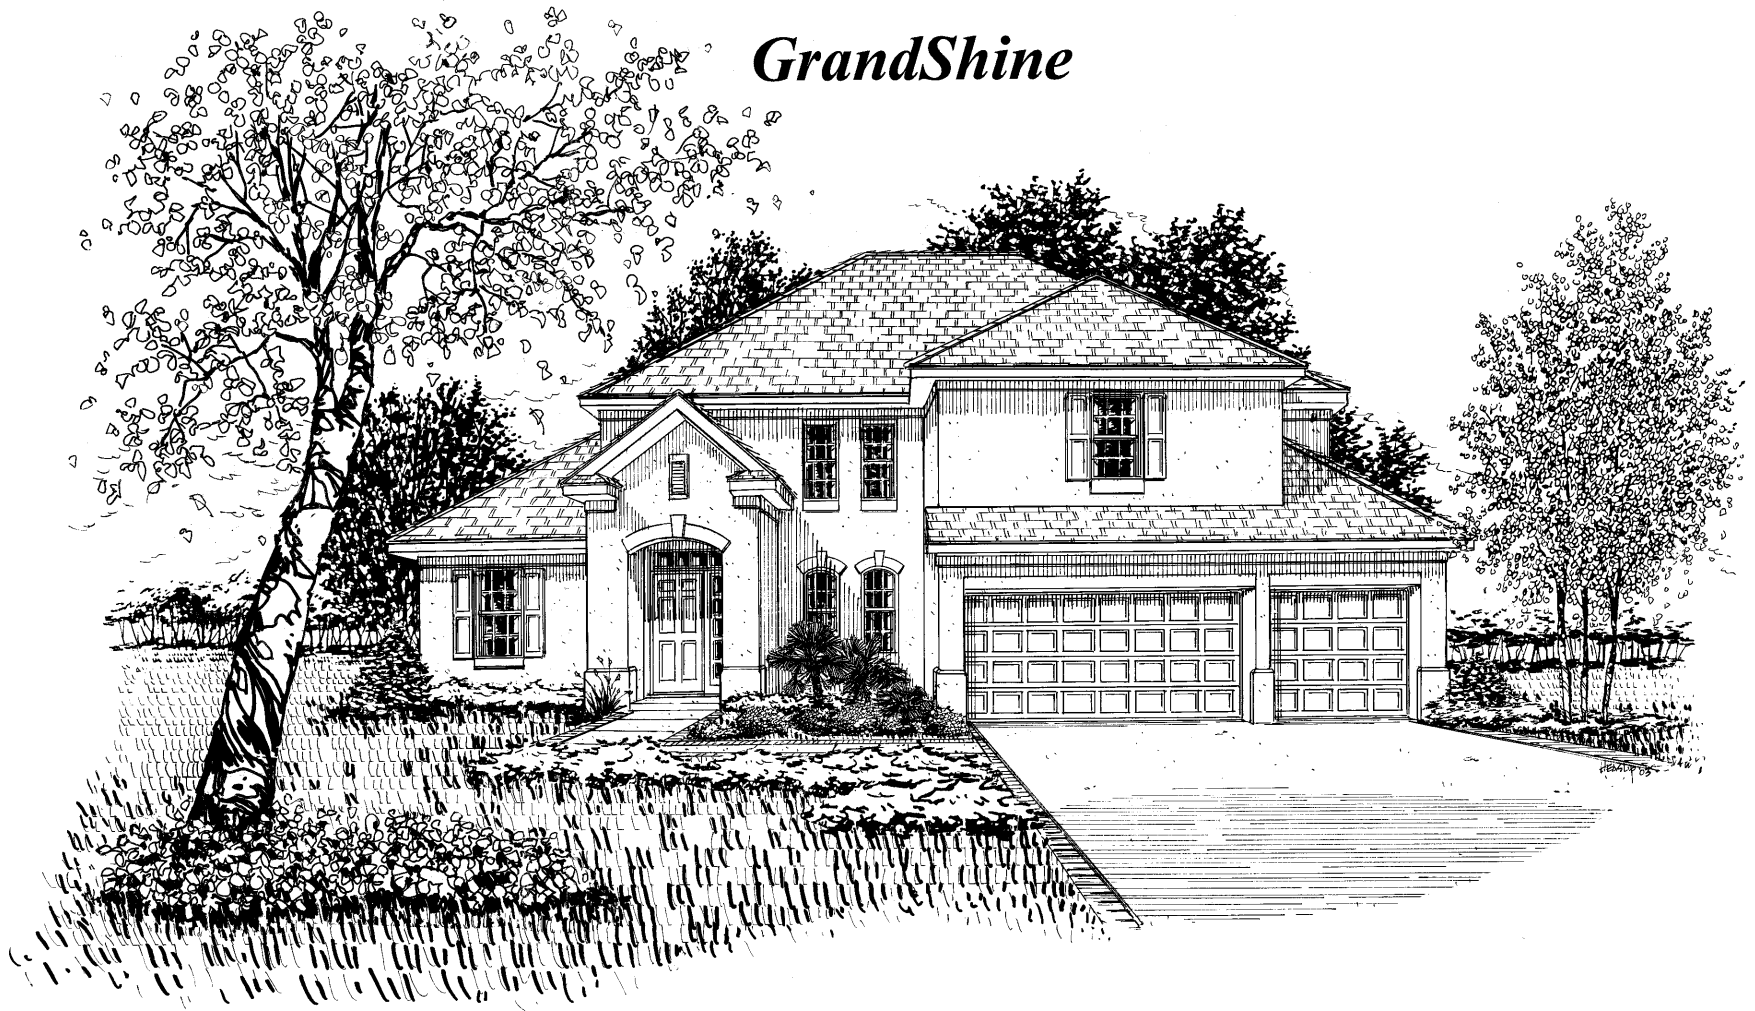

GrandShine

Main Floor	2,387
Upper Floor	435
Total Living	2,322
Garage	577
Front Porch	40
Lanai	296
Total:	4,013

Main Floor Plan

Upper Floor Plan

All illustrations are artist's renderings only. All dimensions are approximate. Floor plans and specifications are subject to change.