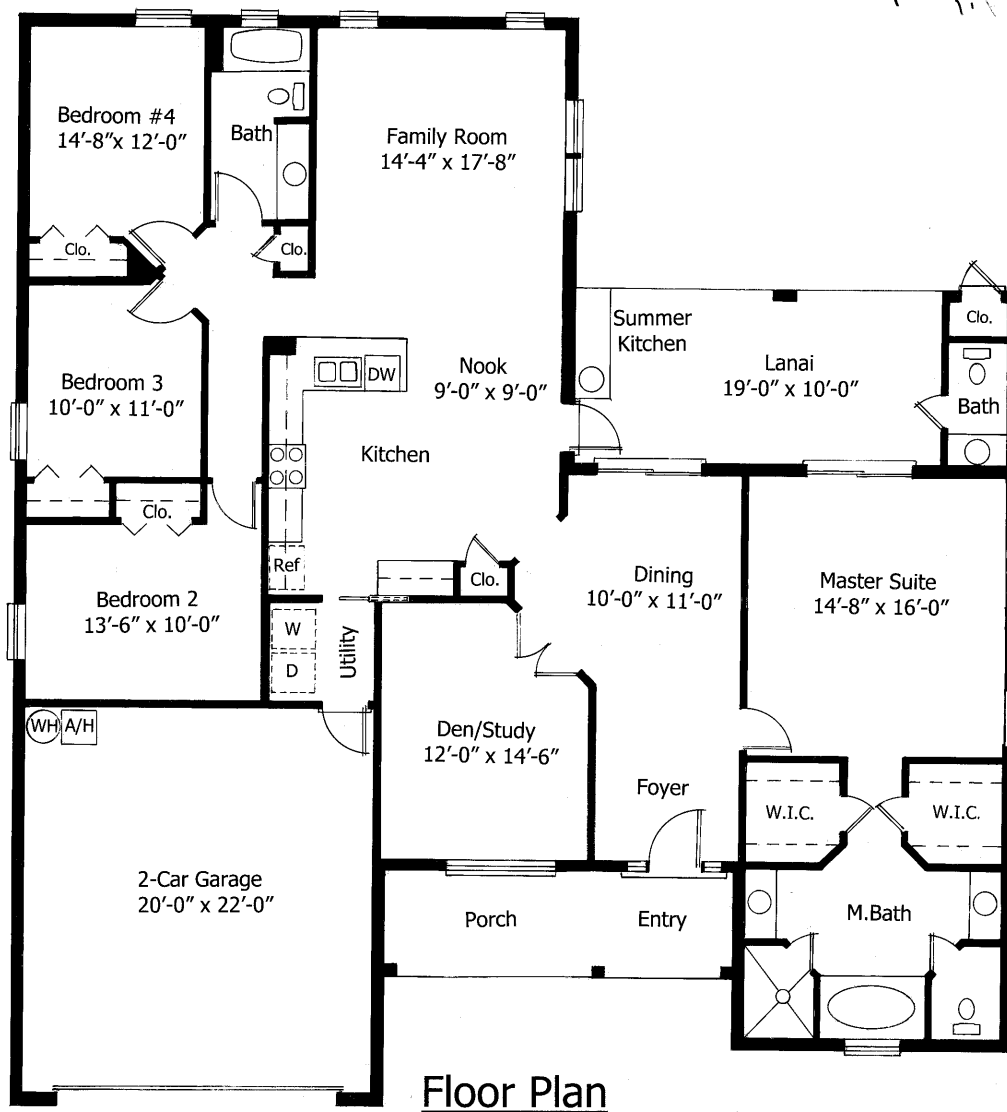

Southern Oaks

Living Area	2,116
Porch	120
Garage	477
Lanai	253
Total Area	2,966

All illustrations are artist's renderings only. All dimensions are approximate. Floor plans and specifications are subject to change.

Model B