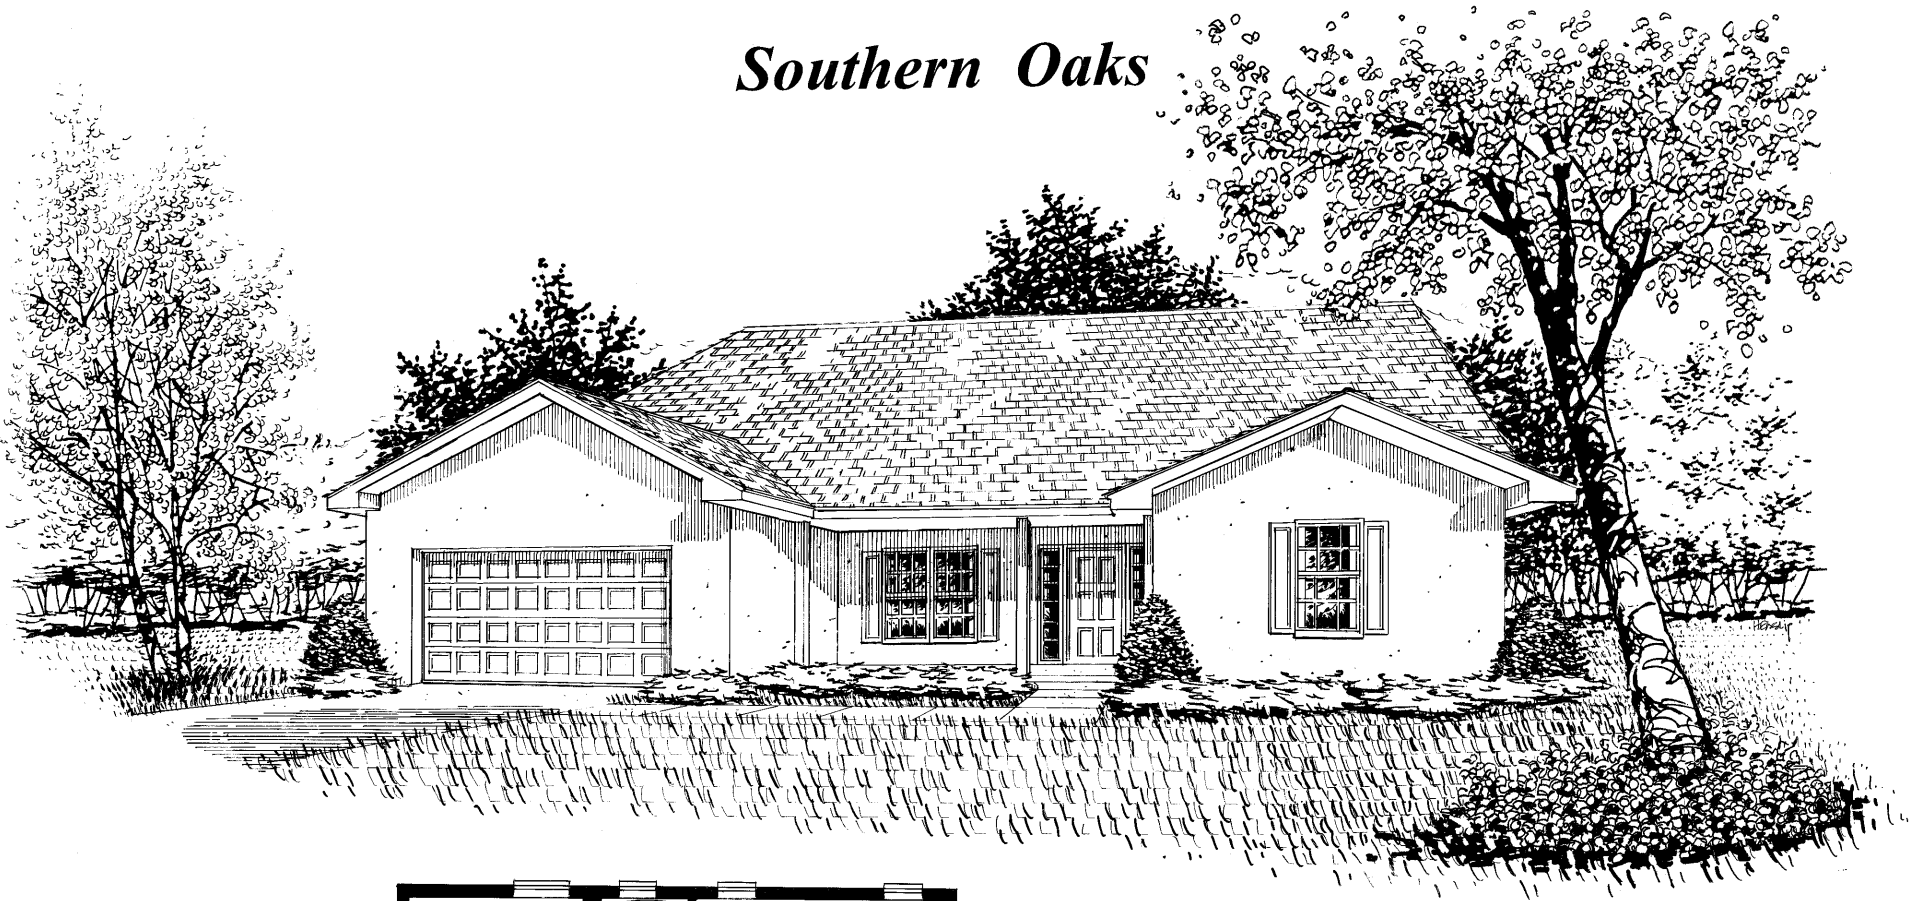

Southern Oaks

Living Area	2,116
Porch	120
Garage	477
Lanai	253
Total Area	2,966

All illustrations are artist's renderings only. All dimensions are approximate. Floor plans and specifications are subject to change.

Model B